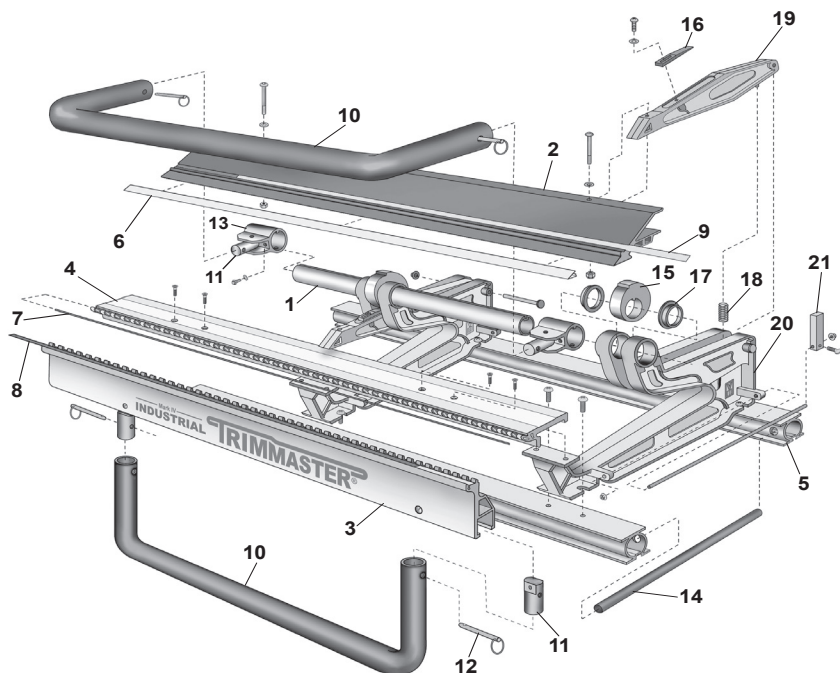

Call Toll-Free: 1-800 Van Mark Email: sales@van-mark.com

Save Time! Save Money!

All 3000 Series Parts Numbers are Complete "Ready to Use" Assemblies.

Ref	Description	Model IT863 P/N	Model IT1063 P/N	Model IT1263 P/N
1	Cam Tube	4403	4404	4405
2	F-Bar w/SS / Tape Rule	3689B	3690B	3691B
3	Front Hinge w/Blue Vinyl Strip	3695	3696	3697
4	Rear Hinge	4114	4115	4116
5	Base Rail	4124	4125	4126
6*	*Strip, Stainless Steel 60 Series	4543	4544	4545
6*	*Strip, Stainless Steel Power Lock™	4792	4793	4794
7	Pin, SS Hinge	4062	4063	4064

*Can ship via UPS in 2 pcs.

Parts For All Models

Ref	Part Name	P/N
8	Strips, Blue Vinyl Wear (2 ea)	3909
9	Rule, Tape	4765
10	Handle	4831
11	Handle Post	3906
12	Handle Faspins	3655
13	Lock Handle Bracket	4107
14	Carrying Handle	3943
15	Locking Cam	4801
16	Wedge Pads, UHMW	3905
17	Cam Tube Bearing	3901
18	Pivot Arm Spring	3902
19	Casting, Upper Pivot Arm	4462
20	Casting, Base "C" Clamp	4461*
21	Material Stop Assembly (2 ea)	3965

*4900 replaces 4461

P/N 3009, Xtreme Stand™		Ref	Description	P/N
		29	Leg Plate	4844
		30	Leg Bracket	4845
		31	Leg Brace	4846
		32	Leg/Foot Bracket	4847
		33	Front Leg	4848
		34	Rear Leg	4849
		35	Platform Bracket	4851
	36	Platform	4852	
	37	Faspin 5/16 x 2	2715	

Call for IT1463 Parts

Tune-Up Kit
Part # 3910

Ref	Description
8	Strip, Blue Vinyl Wear (2 ea)
12	Handle Faspins
16	Wedge Pads UHMW
18	Pivot Arm Spring