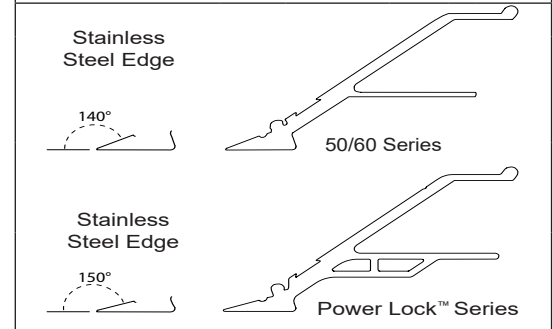

Ref #10 How to Identify Stainless Steel Edge

Optional Accessories

TrimCutter™ 3017	Wheel Kit 3004
Cuts wide range of materials on all Mark Series brakes	Fits All Van Mark Brakes Attaches to one end of Brake Base Rails

VAN MARK PRODUCTS CORPORATION

24145 Industrial Park Drive, Farmington Hills, MI 48335-2864 Michigan 1-248-478-1200
Call Free 1-800-VAN-MARK (1-800-826-6275) Fax Free! 1-888-VAN-MARK (1-888-826-6275)
Web Site: www.van-mark.com E-mail: sales@van-mark.com

Mark IV™ 50/60 Series

Orders must include model and serial no. in order to guarantee correct parts are shipped.