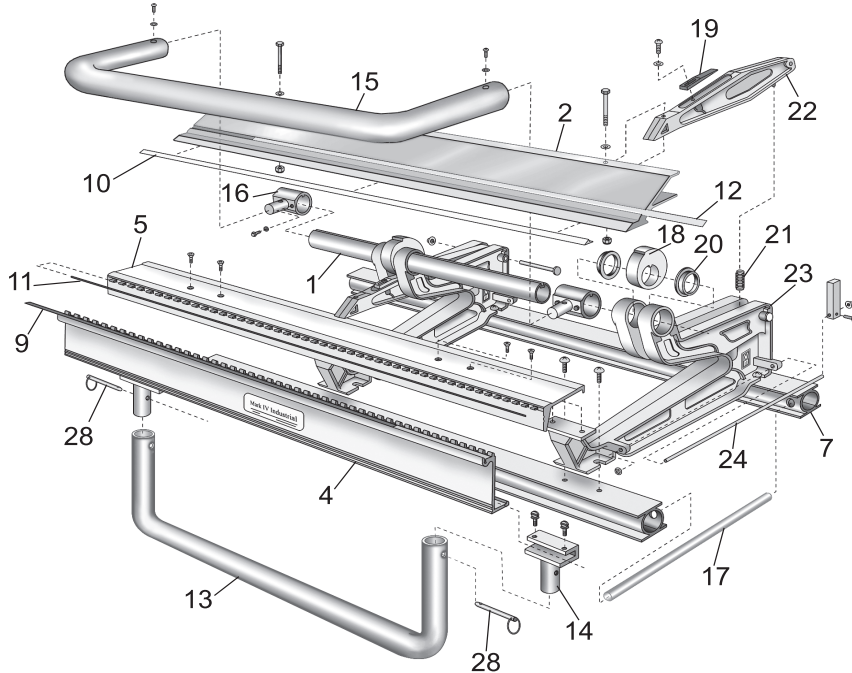

Call Toll-Free: 1-800 Van Mark Email: sales@van-mark.com

Save Time! Save Money!

All 3000 Series Parts Numbers are Complete "Ready to Use" Assemblies.

Ref	Description	Model 1863 P/N	Model 11063 P/N	Model 11263 P/N
1	Cam Tube	4705	4706	4407
2	F-Bar w/SS / Tape Rule	3918	3920	3922
4	Front Hinge w/Blue Vinyl Strip	3641	3642	3643
5	Rear Hinge	4140	4141	4142
7	Base Rail	4820	4821	4822
9	Strips, Blue Vinyl (2 ea)	3656	3656	3656
10	*Strip, Stainless Steel 50/60 Series	4771	4772	4773
10	*Strip, Stainless Steel Power Lock™	4792	4793	4794
11	Pin, SS Hinge	4062	4063	4064

\*Can ship via UPS in 2 pcs.

**Parts For All Models**

Ref	Part Name	P/N
12	Rule, Tape	4765
13	Handle, Bending w/Brackets	3638
14	Brackets, Bending Handle (2 ea)	3637
15	Handle, Locking w/Brackets	3645
16	Brackets, Lock Handle	3646B
17	Handles, Carrying	3943
18	Cam-Locking	4801
19	Pads, Wedge UHMW	3905
20	Bearings, Cam Tube	3901
21	Springs, Coil (4 ea)	3902
22	Casting, Upper Pivot Arm	4462
23	Casting, Base "C" Clamp	4461*
24-27	Material Stop Assembly (2 ea)	3965
28	Faspins 5/16 (4 ea)	3655

\*4900 replaces 4461

P/N 3009, Xtreme Stand™	Ref	Description	P/N
 <p><b>Xtreme</b> Shop Stand™ Patent No's 6,435,460 D437,864</p>	29	Leg Plate	4844
	30	Leg Bracket	4845
	31	Leg Brace	4846
	32	Leg/Foot Bracket	4847
	33	Front Leg	4848
	34	Rear Leg	4849
	35	Platform Bracket	4851
	36	Platform	4852
	37	Faspin 5/16 x 2	2715

Call for I1463 Parts

Tune-Up Kit Part # 3942	
Ref	Description
9	Strip, Blue Vinyl Wear (2 ea)
19	Wedge Pads UHMW
21	Pivot Arm Spring
28	Handle Faspins

Ref #10	How to Identify Stainless Steel Edge
	 <p>Stainless Steel Edge 140° 50/60 Series</p>
	 <p>Stainless Steel Edge 150° Power Lock™ Series</p>