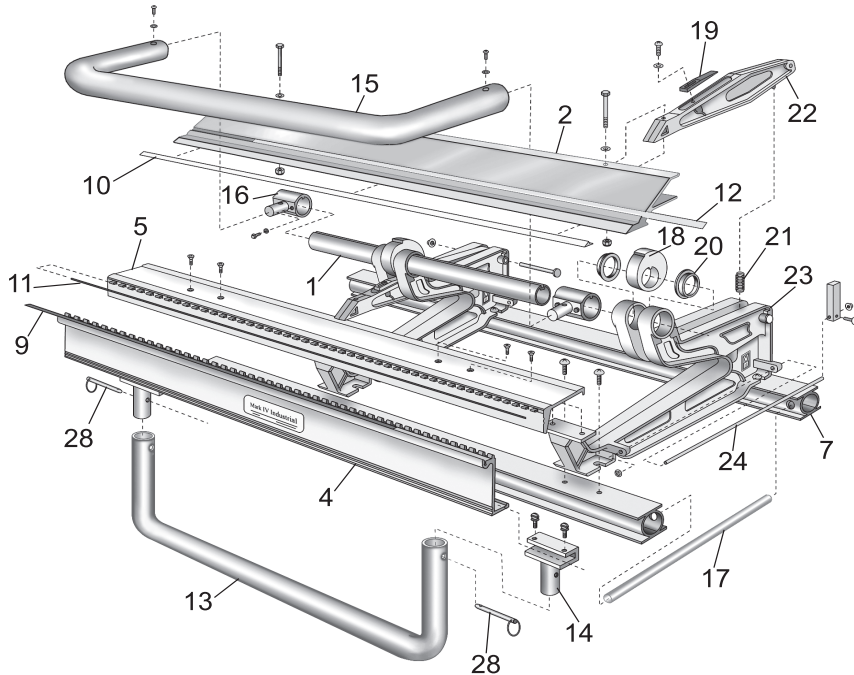

Call Toll-Free: 1-800 Van Mark Email: sales@van-mark.com

Save Time! Save Money!

All 3000 Series Parts Numbers are Complete "Ready to Use" Assemblies.

Ref	Description	Model 1863 P/N	Model 11063 P/N	Model 11263 P/N
1	Cam Tube	4705	4706	4407
2	F-Bar w/SS / Tape Rule	3918	3920	3922
4	Front Hinge w/Blue Vinyl Strip	3641	3642	3643
5	Rear Hinge	4140	4141	4142
7	Base Rail	4820	4821	4822
9	Strips, Blue Vinyl (2 ea)	3656	3656	3656
10	*Strip, Stainless Steel 50/60 Series	4771	4772	4773
10	*Strip, Stainless Steel Power Lock™	4792	4793	4794
11	Pin, SS Hinge	4062	4063	4064

*Can ship via UPS in 2 pcs.

Parts For All Models

Ref	Part Name	P/N
12	Rule, Tape	4765
13	Handle, Bending w/Brackets	3638
14	Brackets, Bending Handle (2 ea)	3637
15	Handle, Locking w/Brackets	3645
16	Brackets, Lock Handle	3646
17	Handles, Carrying	3943
18	Cam-Locking	4801
19	Pads, Wedge UHMW	3905
20	Bearings, Cam Tube	3901
21	Springs, Coil (4 ea)	3902
22	Casting, Upper Pivot Arm	3904
23	Casting, Base "C" Clamp	3903
24-27	Material Stop Assembly (2 ea)	3965
28	Faspins 5/16 (4 ea)	3655

P/N 3009, Xtreme Stand™		Ref	Description	P/N
		29	Leg Plate	4844
		30	Leg Bracket	4845
		31	Leg Brace	4846
		32	Leg/Foot Bracket	4847
		33	Front Leg	4848
		34	Rear Leg	4849
		35	Platform Bracket	4851
	36	Platform	4852	
	37	Faspin 5/16 x 2	2715	

Call for I1463 Parts

Tune-Up Kit
Part # 3942

Ref	Description
9	Strip, Blue Vinyl Wear (2 ea)
19	Wedge Pads UHMW
21	Pivot Arm Spring
	Screws & Fasteners Package, Misc.