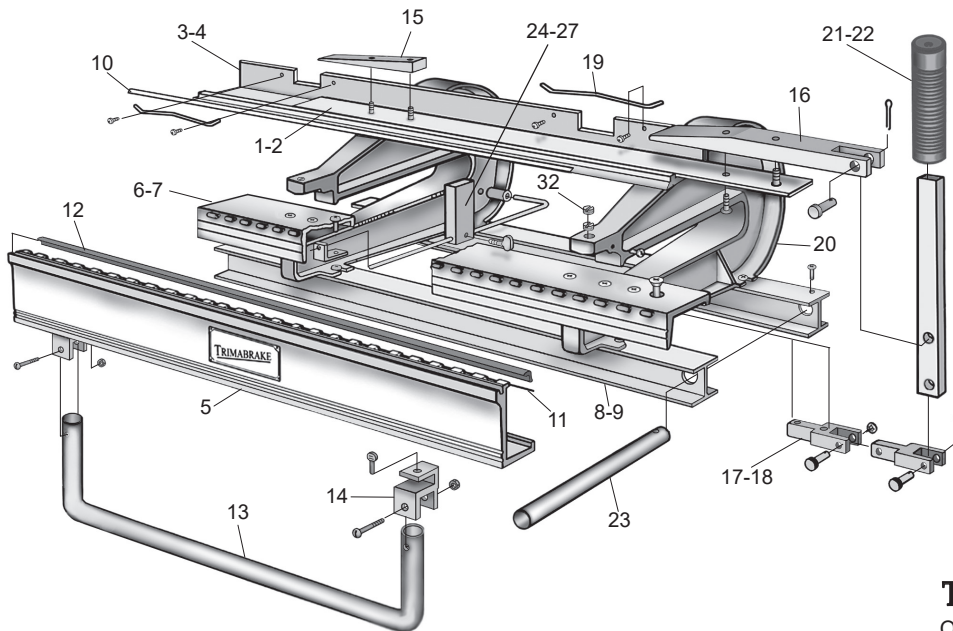

Call Toll-Free: 1-800 Van Mark Email: sales@van-mark.com

Save Time! Save Money!

All 3000 Series Parts Numbers are Complete
"Ready to Use" Assemblies.

Ref	Description		Model	Model	Model
			B850 Contr B851 HD	B1050 Contr B1051 HD	B1250 Contr B1251 HD
			P/N	P/N	P/N
1	Slide Bar & Wedge Assm	Cont	3540	3541	3542
2	Slide Bar & Wedge Assm	HD	3547	3548	3549
3	L Bar w/SS Edge Strip	Cont	3554	3555	3556
4	L Bar w/SS Edge Strip	HD	3561	3562	3563
5	Hinge, Front w/Red Vinyl Strip		3568	3569	3570
6	Hinge, Fixed Rear	Contr	4038	4039	4040
7	Hinge, Fixed Rear	HD	4140	4141	4142
8	Rail, Base	Cont	4045	4046	4047
9	Rail, Base	HD	4147	4148	4149
10	Strip, Stainless Steel Edge*		4182	4183	4184
11	Pin, Stainless Steel Hinge		4062	4063	4064

*Can ship via UPS in 2 pcs.

Parts For All Models

Ref	Part Name	P/N
12	Strips, Red Vinyl Wear (2 ea)	3627
13-14	Handle, Bending w/Brackets	3536
14	Brackets, Bending Handle (2 ea)	3579
15-16	Wedges & Wedge Block Assm	3525
16	Wedge Block w/Clevis Pin	3526
17-18	Block & Yoke, Bottom Assembly	3527
19	Springs, Round 1/8" x 9" (4 ea)	3530
20	Casting, C Clamp 7 1/2" High	3523
21-22	Handles, Locking w/Red Grip	3524
23	Handles, Carrying (2 ea)	3572
24-27	Material Stop Assembly (2 ea)	3507
32	Screws, Alum. Adjusting (14 ea)	3531

Optional Accessories

NailHawg™	Steel Folding Legs 3000	Wheel Kit 3004	UniStand™ USA1
			
Gets nails from job site (shown with partial handle)	Heavy-Duty steel legs (includes hardware)	Fits All Van Mark Brakes Attaches to one end of Brake Base Rails	Easily maneuvers Van Mark tools over terrains

Tune-Up Kits

Contractor Model P/N 3575
Commercial Model P/N 3505

Ref	Description
12	Strip, Red Vinyl Wear (1 ea)
15-16	Wedges & Wedge Block Assembly
19	Springs, Round 1/8" x 9"
21-22	Handle, Locking w/Red Grip
32	Screws, Aluminum Adjusting 1/2" x 5/16"
	Screw & Fastener Package, Misc