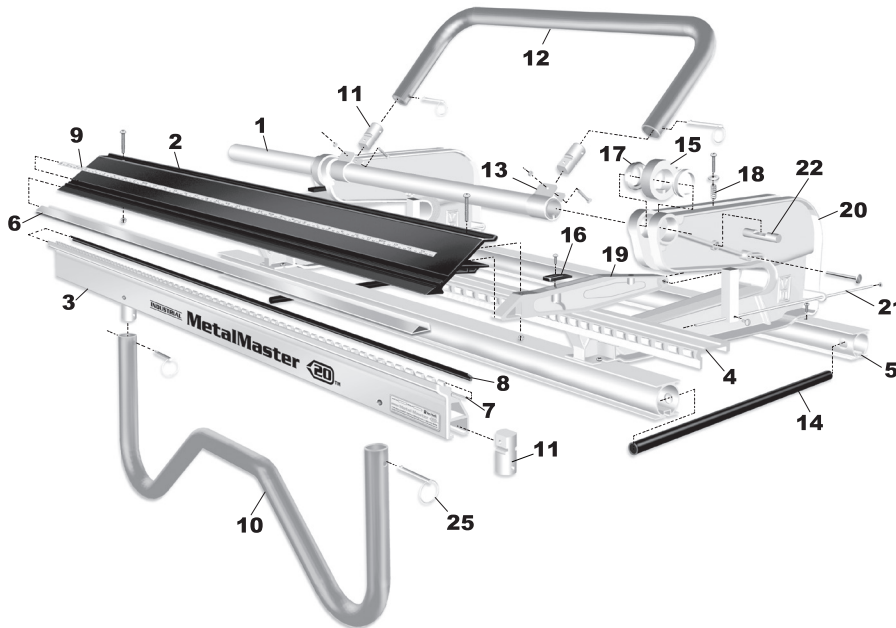

Call Toll-Free: 1-800 Van Mark Email: sales@van-mark.com

Save Time! Save Money!

All 3000 Series Parts Numbers are Complete "Ready to Use" Assemblies.

Ref	Description	Model IM855 P/N	Model IM1055 P/N	Model IM1255 P/N
1	Tube, Cam	4403	4404	4405
2	F-Bar, w/SS/Tape Rule	3676	3677	3678
3	Hinge, Front	3681	3682	3683
4	Hinge, Fixed Rear	4520	4521	4522
5	Rail, Base	4132	4133	4134
6	Strip, Stainless Steel Edge*	4792	4793	4794
7	Hinge Pin	4062	4063	4064
8	Wear Strip	4734	4735	4736

*Can Ship UPS in 2 Pieces

Call For IM655 & IM1455 Parts

Parts For All Models

Ref	Part Name	P/N
9	Rule, Tape Inches/Metric	4765
10	Handle, Bending	4810
11	Post, Handle (2 ea)	3906
12	Handle, Locking	4805
13	Bracket, Locking Handle	4107
14	Handle, Carrying	3686
15	Cam, Locking	4801
16	Pads, Wedge UHMW (10 ea)	3574
17	Bearing, Cam Tube (2 ea)	3901
18	Springs, Coil 3/4 x 1 3/4" (4 ea)	3902
19	Casting, Pivot Arm	4462B
20	Casting, Base C Clamp	4725
21	Material Stop Assembly	3687
22	Spring Pivot	4767

Optional Accessories

TrimCutter™	Part No. 3017	NailHawg™	Part No. NH25/NH31
-------------	---------------	-----------	--------------------

Don't forget the one accessory that literally cuts your labor in half. TrimCutter™ is the perfect Add-On, paying for itself in as little as one job.

Available in 25 and 31 inch swaths, NailHawg™ gets all the metal debris and uses a unique toe/hand release to collect and dispose of nails where ever you want them.

Tune-Up Kit No. 3914

8	Wear Strip	4737
16	Pads, Wedge UHMW	3574
17	Bearing, Cam Tube	3901
18	Springs, Coil 3/4 x 1 3/4"	3902
25	Faspins	3655