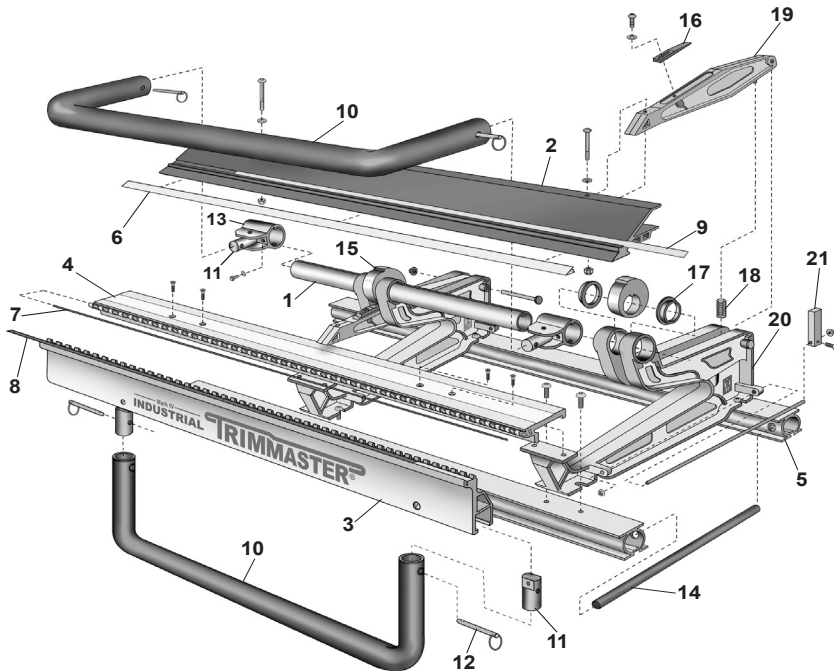

Call Toll-Free: 1-800 Van Mark Email: sales@van-mark.com

Save Time! Save Money!

All 3000 Series Parts Numbers are Complete "Ready to Use" Assemblies.

Ref	Description	Model IT863 P/N	Model IT1063 P/N	Model IT1263 P/N
1	Cam Tube	4403	4404	4405
2	F-Bar w/SS / Tape Rule	3689B	3690B	3691B
3	Front Hinge w/Blue Vinyl Strip	3695	3696	3697
4	Rear Hinge	4114	4115	4116
5	Base Rail	4124	4125	4126
6*	*Strip, Stainless Steel 60 Series	4543	4544	4545
6*	*Strip, Stainless Steel Power Lock™	4792	4793	4794
7	Pin, SS Hinge	4062	4063	4064

*Can ship via UPS in 2 pcs.

Parts For All Models

Ref	Part Name	P/N
8	Strips, Blue Vinyl Wear (2 ea)	3909
9	Rule, Tape	4765
10	Handle	4831
11	Handle Post	3906
12	Handle Faspins	3655
13	Lock Handle Bracket	4107
14	Carrying Handle	3943
15	Locking Cam	4801
16	Wedge Pads, UHMW	3905
17	Cam Tube Bearing	3901
18	Pivot Arm Spring	3902
19	Casting, Upper Pivot Arm	3904
20	Casting, Base "C" Clamp	3903
21	Material Stop Assembly (2 ea)	3965

P/N 3009, Xtreme™ Shop Stand	Ref	Description	P/N
Xtreme SHOP STAND™ Patent No's 6,435,460 D437,864	29	Leg Plate	4844
	30	Leg Bracket	4845
	31	Leg Brace	4846
	32	Leg/Foot Bracket	4847
	33	Front Leg	4848
	34	Rear Leg	4849
	35	Platform Bracket	4851
	36	Platform	4852
	37	Faspin 5/16 x 2	2715

Call for IT1463 Parts

Tune-Up Kit
Part # 3910

Ref	Description
8	Strip, Blue Vinyl Wear (2 ea)
16	Wedge Pads UHMW
18	Pivot Arm Spring
	Screws & Fasteners Package, Misc.