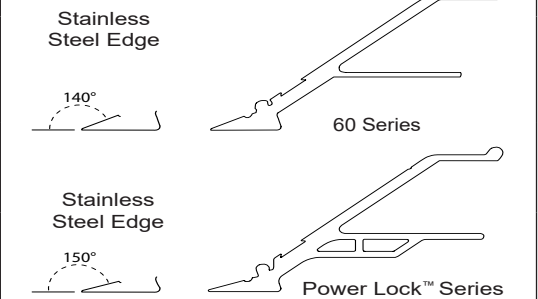

Ref #6 How to Identify Stainless Steel Edge

Optional Accessories

TrimCutter™ 3017	Wheel Kit 3004
Cuts wide range of materials on all Mark Series brakes	Fits All Van Mark Brakes Attaches to one end of Brake Base Rails

VAN MARK PRODUCTS CORPORATION

24145 Industrial Park Drive, Farmington Hills, MI 48335-2864 Michigan 1-248-478-1200
Call Free 1-800-VAN-MARK (1-800-826-6275) Fax Free! 1-888-VAN-MARK (1-888-826-6275)
Web Site: www.van-mark.com E-mail: sales@van-mark.com

Mark IV Industrial TrimMaster®

Orders must include model and serial no. in order to guarantee correct parts are shipped.