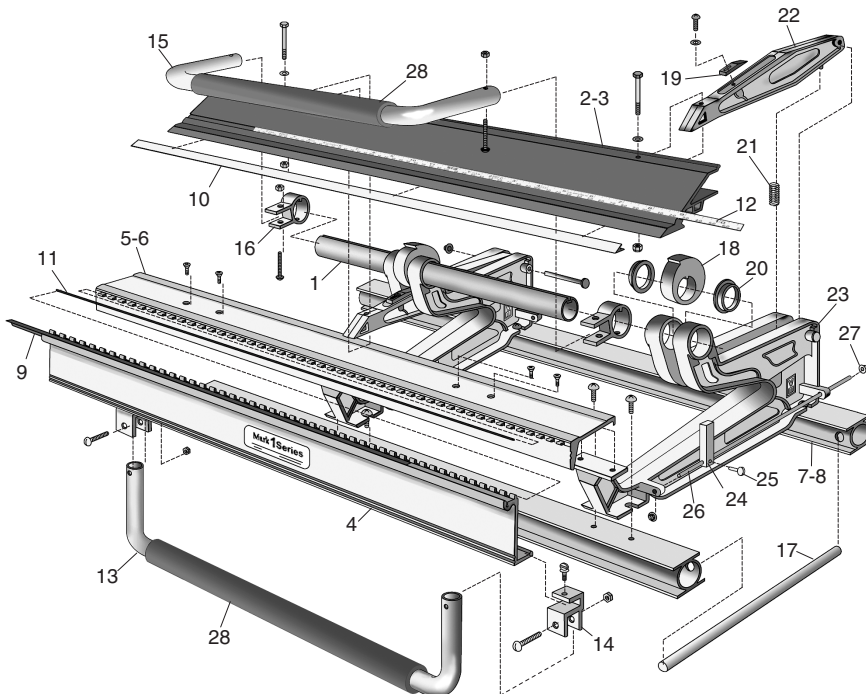

*Can ship via UPS in 2 pcs.

Parts For All Models

Ref	Part Name	P/N
13	Handle, Bending w/Brkts	3969
14	Brackets, Bending Handle (2 ea)	3579
15	Handle, Locking w/Brackets	3970
16	Brackets, Locking Handle (2 ea)	3931
17	Handles, Carrying (2 ea)	3968
18	Cam, Locking	4801
19	Pads, Wedge UHMW (7 ea)	3971
20	Bearings, Cam Tube UHMW (2 ea)	3901
21	Springs, Coil 3/4x1 3/4" (4 ea)	3902
22	Casting, Upper Pivot Arm	4462
23	Casting, Base C Clamp	4461
24-27	Material Stop Assembly (2 ea)	3965
28	Red Grip for Lock/Bend Handle	4464

Optional Accessories

TrimCutter™ 3017	Wheel Kit 3004	UniLeg™ UNL1	TrimFormer™ 3015
Cuts wide range of materials on all Mark Series brakes	Fits All Van Mark Brakes Attaches to one end of Brake Base Rails	Provides stable footing on many Van Mark tools	Add architectural depth to trim work

Tune-Up Kits

Contractor Model P/N 3966	
Commercial Model P/N 3967	
Ref	Description
9	Strip, Red Vinyl Wear (2 ea)
19	Wedge Pads UHMW
21	Pivot Arm Spring
Screws & Fasteners Package, Misc