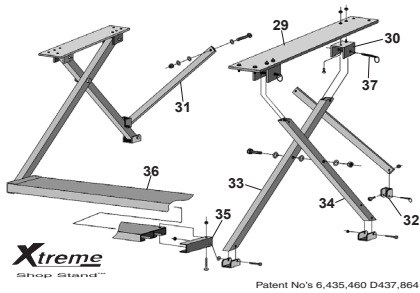

Call Toll-Free: 1-800 Van Mark Email: sales@van-mark.com

Save Time! Save Money!

All 3000 Series Parts Numbers are Complete "Ready to Use" Assemblies.

Ref	Description	Model 1863 P/N	Model 11063 P/N	Model 11263 P/N
1	Cam Tube	4705	4706	4407
2	F-Bar w/SS / Tape Rule	3918	3920	3922
4	Front Hinge w/Blue Vinyl Strip	3641	3642	3643
5	Rear Hinge	4140	4141	4142
7	Base Rail	4820	4821	4822
9	Strips, Blue Vinyl (2 ea)	3656	3656	3656
10	*Strip, Stainless Steel 50/60 Series	4771	4772	4773
10	*Strip, Stainless Steel Power Lock™	4792	4793	4794
11	Pin, SS Hinge	4062	4063	4064

*Can ship via UPS in 2 pcs.

Parts For All Models

Ref	Part Name	P/N
12	Rule, Tape	4765
13	Handle, Bending w/Brackets	3638
14	Brackets, Bending Handle (2 ea)	3637
15	Handle, Locking w/Brackets	3645
16	Brackets, Lock Handle	3646
17	Handles, Carrying	3943
18	Cam-Locking	4801
19	Pads, Wedge UHMW	3900
20	Bearings, Cam Tube	3901
21	Springs, Coil (4 ea)	3902
22	Casting, Upper Pivot Arm	3904
23	Casting, Base "C" Clamp	3903
24-27	Material Stop Assembly (2 ea)	3965
28	Faspins 5/16 (4 ea)	3655

P/N 3009, Xtreme™ Shop Stand

Ref	Description	P/N
29	Leg Plate	4844
30	Leg Bracket	4845
31	Leg Brace	4846
32	Leg/Foot Bracket	4847
33	Front Leg	4848
34	Rear Leg	4849
35	Platform Bracket	4851
36	Platform	4852
37	Faspin 5/16 x 2	2715

Optional Accessories

TrimCutter™ 3017	Wheel Kit 3004
Cuts wide range of materials on all Mark Series brakes	Fits All Van Mark Brakes Attaches to one end of Brake Base Rails

VAN MARK PRODUCTS CORPORATION