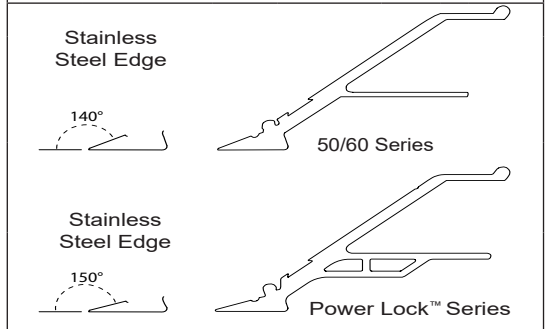

Ref #10 How to Identify Stainless Steel Edge

Optional Accessories

TrimCutter™ 3017	Wheel Kit 3004
Cuts wide range of materials on all Mark Series brakes	Fits All Van Mark Brakes Attaches to one end of Brake Base Rails

VAN MARK PRODUCTS CORPORATION

24145 Industrial Park Drive, Farmington Hills, MI 48335-2864 Michigan 1-248-478-1200
Call Free 1-800-VAN-MARK (1-800-826-6275) Fax Free! 1-888-VAN-MARK (1-888-826-6275)
Web Site: www.van-mark.com E-mail: sales@van-mark.com

Mark IV™ 50/60 Series

Orders must include model and serial no. in order to guarantee correct parts are shipped.