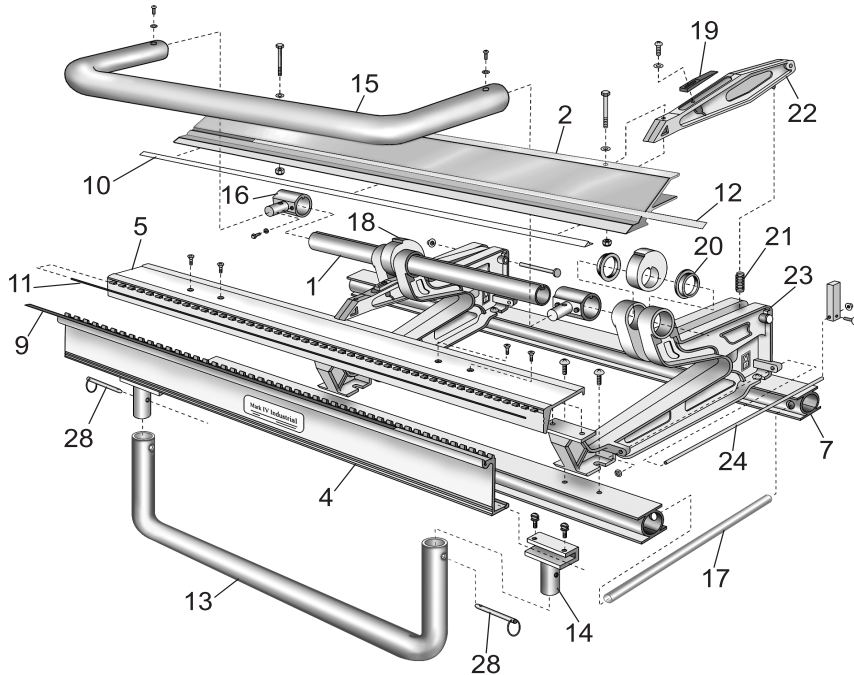

Tune-Up Kit
Part # 3942

Ref	Description
9	Strip, Blue Vinyl Wear (2 ea)
19	Wedge Pads UHMW
21	Pivot Arm Spring
Screws & Fasteners Package, Misc.